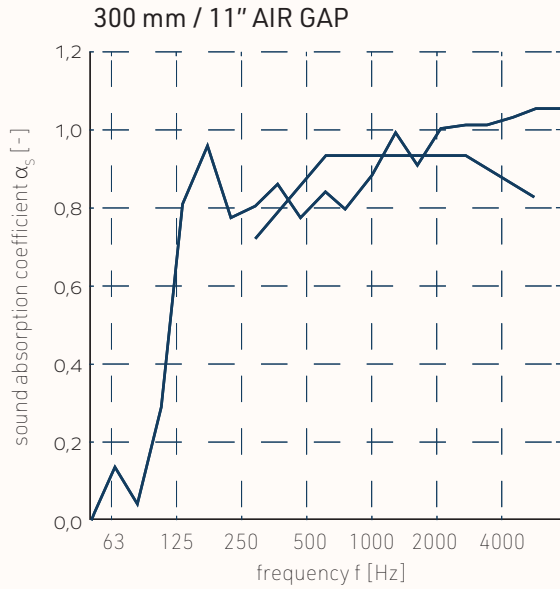

### Sound Absorption:

DIN ISO 11654

24 mm

aw 0.55 (no airgap)

aw 0.65 (50 mm / 2" air gap)

aw 0.90 (100 mm / 4" air gap)

aw 0.95 (200 mm / 8" air gap)

aw 0.95 (300 mm / 11" air gap)

### Dimensions